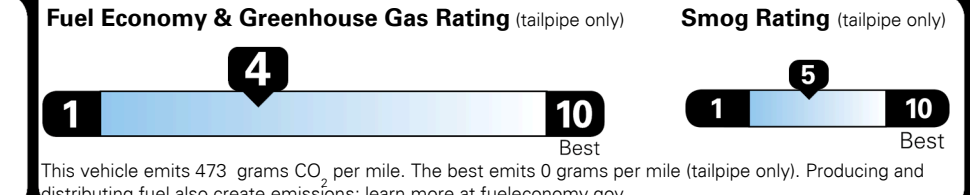

Inland Freight & Handling : \$1,495.00

TOTAL PRICE: \$84,945.00

241 A 2546HASIAN 901

EPA DOT Fuel Economy and Environment

Gasoline Vehicle

Fuel Economy

19 MPG
 combined city/hwy

16 MPG
 city

22 MPG
 highway

5.3 gallons per 100 miles

Standard SUVs range from 12 to 115 MPG. The best vehicle rates 146 MPGe.

You spend \$8,000
 more in fuel costs over 5 years compared to the average new vehicle.

Annual fuel cost \$3,300