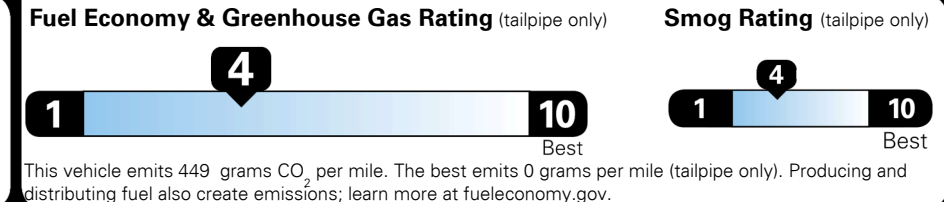

Additional Standard Features

- Carpeted Floor Mats

Full Tank of Gas

GENESIS WARRANTY

- 5-year / 60,000-mile New Vehicle Warranty*
- 10-year / 100,000-mile Powertrain Warranty*
- 7-year / Unlimited-mile Anti-perforation Warranty*
- Limited warranties, see dealer for details

Manufacturer's Suggested Retail Price: $53,600.00

ADDED FEATURES:

- *UYUNI WHITE(UYH) Paint $650.00
- **Accessories**
- *Cargo Blocks $40.00
- *Reversible Cargo Tray $195.00
- *First Aid Kit $65.00
- *Mudguards $170.00
- *NFC Key Card $30.00

SOLD TO: GA717 SHIPPED TO: GA717
GENESIS OF NEWNAN
800 BULLSBORO DRIVE
NEWNAN GA 30265

VIN: KMTG44SEXTU171324	EXTERIOR COLOR: UYUNI WHITE	INTERIOR/SEAT COLOR: SEVILLA RED/OBSIDIAN
MODEL: R0472R65	PORT OF ENTRY: BR	TRANSPORT: TRUCK
EMISSIONS: This vehicle is certified to meet emission requirements in all 50 states		ACCESSORY WEIGHT: 11 lbs./ 5 kgs.

Inland Freight & Handling : $1,395.00

TOTAL PRICE: $56,145.00

30 A 0436HTIRRA

EPA DOT Fuel Economy and Environment

Gasoline Vehicle

Fuel Economy

20 MPG
combined city/hwy

17 city 25 highway

5.0 gallons per 100 miles

Compact Cars range from 17 to 116 MPG. The best vehicle rates 146 MPGe.

You spend $7,000
more in fuel costs over 5 years compared to the average new vehicle.

Annual fuel cost $3,100

Actual results will vary for many reasons, including driving conditions and how you drive and maintain your vehicle. The average new vehicle gets 29 MPG and costs $8,500 to fuel over 5 years. Cost estimates are based on 15,000 miles per year at $ 4.15 per gallon. MPGe is miles per gasoline gallon equivalent. Vehicle emissions are a significant cause of climate change and smog.

fueleconomy.gov
Calculate personalized estimates and compare vehicles

GOVERNMENT 5-STAR SAFETY RATINGS

This vehicle has not been rated by the government for overall vehicle score, frontal crash, side crash or rollover risk.

Source: National Highway Traffic Safety Administration (NHTSA).
www.safercar.gov or 1-888-327-4236

Manufacturer's suggested retail price includes manufacturer's recommended pre-delivery service. Gasoline license and title fees state and local taxes and dealer installed options and accessories are not included in the manufacturer's suggested retail price. This label has been affixed to this vehicle by Genesis Motor America, pursuant to the requirements of 15 U.S.C. 1231 et seq. which prohibits its removal or alteration prior to delivery to the ultimate purchaser.

PARTS CONTENT INFORMATION

FOR VEHICLES IN THIS CARLINE: U.S./CANADIAN PARTS CONTENT: 5 %

MAJOR SOURCES OF FOREIGN PARTS CONTENT: KOREA: 80 %

FOR THIS VEHICLE: FINAL ASSEMBLY POINT: ULSAN, KOREA

COUNTRY OF ORIGIN:

ENGINE: KOREA TRANSMISSION: KOREA

Note: Parts content does not include final assembly, distribution, or other non-parts costs.